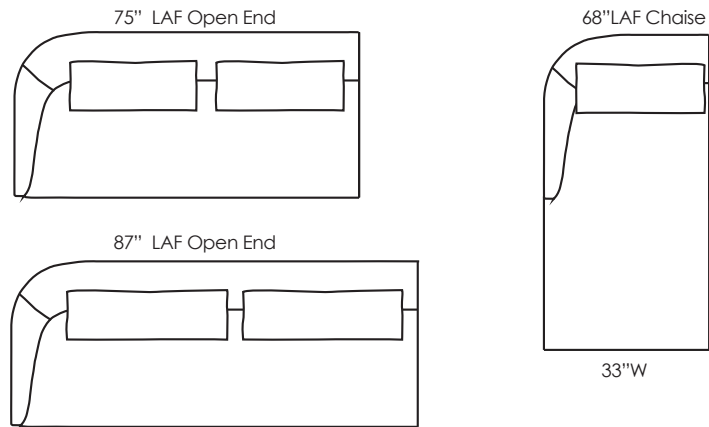

LANCASTER

CUSTOM CRAFTED UPHOLSTERY

GENEVIE SECTIONAL 8630

D35.5 H32.5
AH 21 SH18.5 SD23

Genevie Bench Seats and Kidney Pillows Standard
Ask about optional cushion configurations, and custom sectionals
• Call for Pricing and Yardage Estimates •